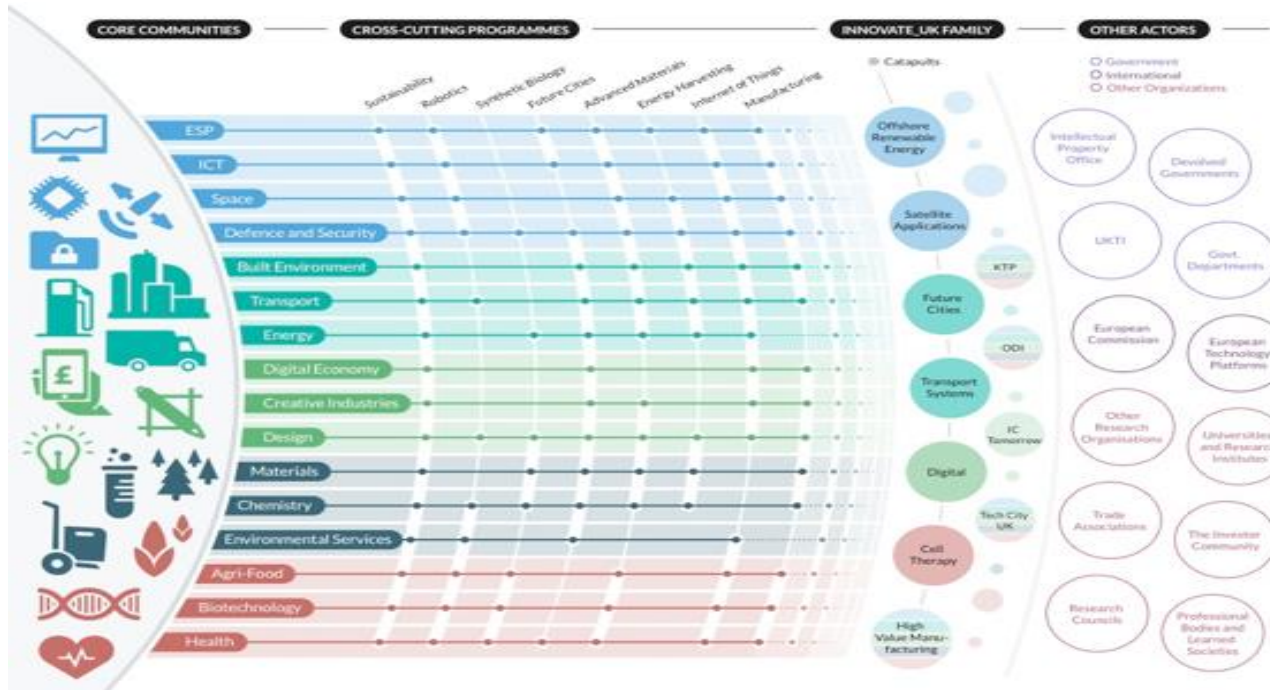

## 16 Industry communities

Core thematic networks covering key application areas and underpinning technologies

# Clustered communities, groups and business programs

Focus is on bringing together groups that would not normally meet

Materials  
Chemistry  
Environmental  
Services

Agri-Food  
Biosciences  
Health

ICT  
Electronics, Sensors  
& Photonics  
Defence & Security  
Space

Built Environment  
Transport  
Energy

Creative Industries  
Digital Economy  
Design

← Sustainability, H2020, International, Access to Finance, Design →

# Clustered communities, groups and business programmes

- ← Business programmes
- Sustainability
  - Design
  - Horizon 2020
  - International
  - Access to funding & finance